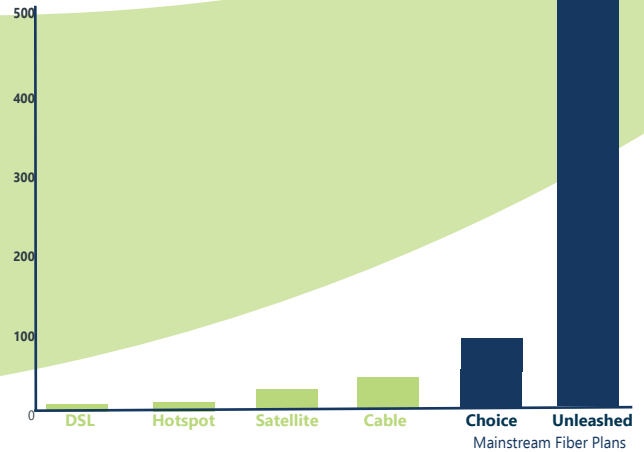

Speeds for Every Home

Our speeds are designed to fit a variety of household needs and sizes. Choice speeds start at 50 mbps, which can easily handle streaming your favorite shows and range up to 1 Gbps.

Average Internet Plans	Song	HD Movie
DSL	4 mins	99 mins
Hotspot	3 mins	74 mins
Satellite	1 min	27 mins
Cable	8 secs	15 mins
Choice Unlimited	6 secs	6 mins
Unlimited and Unleashed	< 1 sec	45 secs

Shows the time it takes to download a standard size song (3.5 Mb) and a standard size HD movie (4.5 Gb) on various internet plans. **Mainstream plans are shown in blue.**

Residential

Residential Choice Unlimited

50 mbps download
50 mbps upload

$49⁹⁵
MONTHLY

Perfect for households with low to moderate use
Supports 1-4 people streaming high definition content, gaming, social media, and more!

Residential Unleashed & Unlimited

1 Gbps download*
1 Gbps upload

$69⁹⁵
MONTHLY

*Best effort. Contact to learn more.

The ultimate fiber experience
Designed for those who want to be on the forefront of fiber optic technology.

Choose Your Connection

Standard Connection	Bring your own device for FREE. Customer provides own choice of Wi-Fi router. One port Ethernet handoff. Does not include Wi-Fi. MSFN is not responsible for Wi-Fi experience.	No Additional Cost
Managed Wi-Fi	Recommended connection. Device is managed by MSFN for full term of service. MSFN provides managed Wi-Fi device and additional Wi-Fi support. Restrictions apply.	$14⁹⁵ MONTHLY
Wi-Fi Boosters	Used to increase Wi-Fi coverage. Up to 4 available per household.	$9⁹⁵ MONTHLY PER UNIT

Add Mainstream Voice

- ✓ Keep existing number
- ✓ No setup fee with initial service request

$19⁹⁵ monthly

Installation

Through a multi-step process, our local team constructs a new fiber optic cable line directly to the side of your home and brings the fiber inside to connect it to your router. The new connection is 100% fiber, start to finish.

$200
standard one time

This is a standard fee that applies to confirmed service areas and is subject to adjustments.